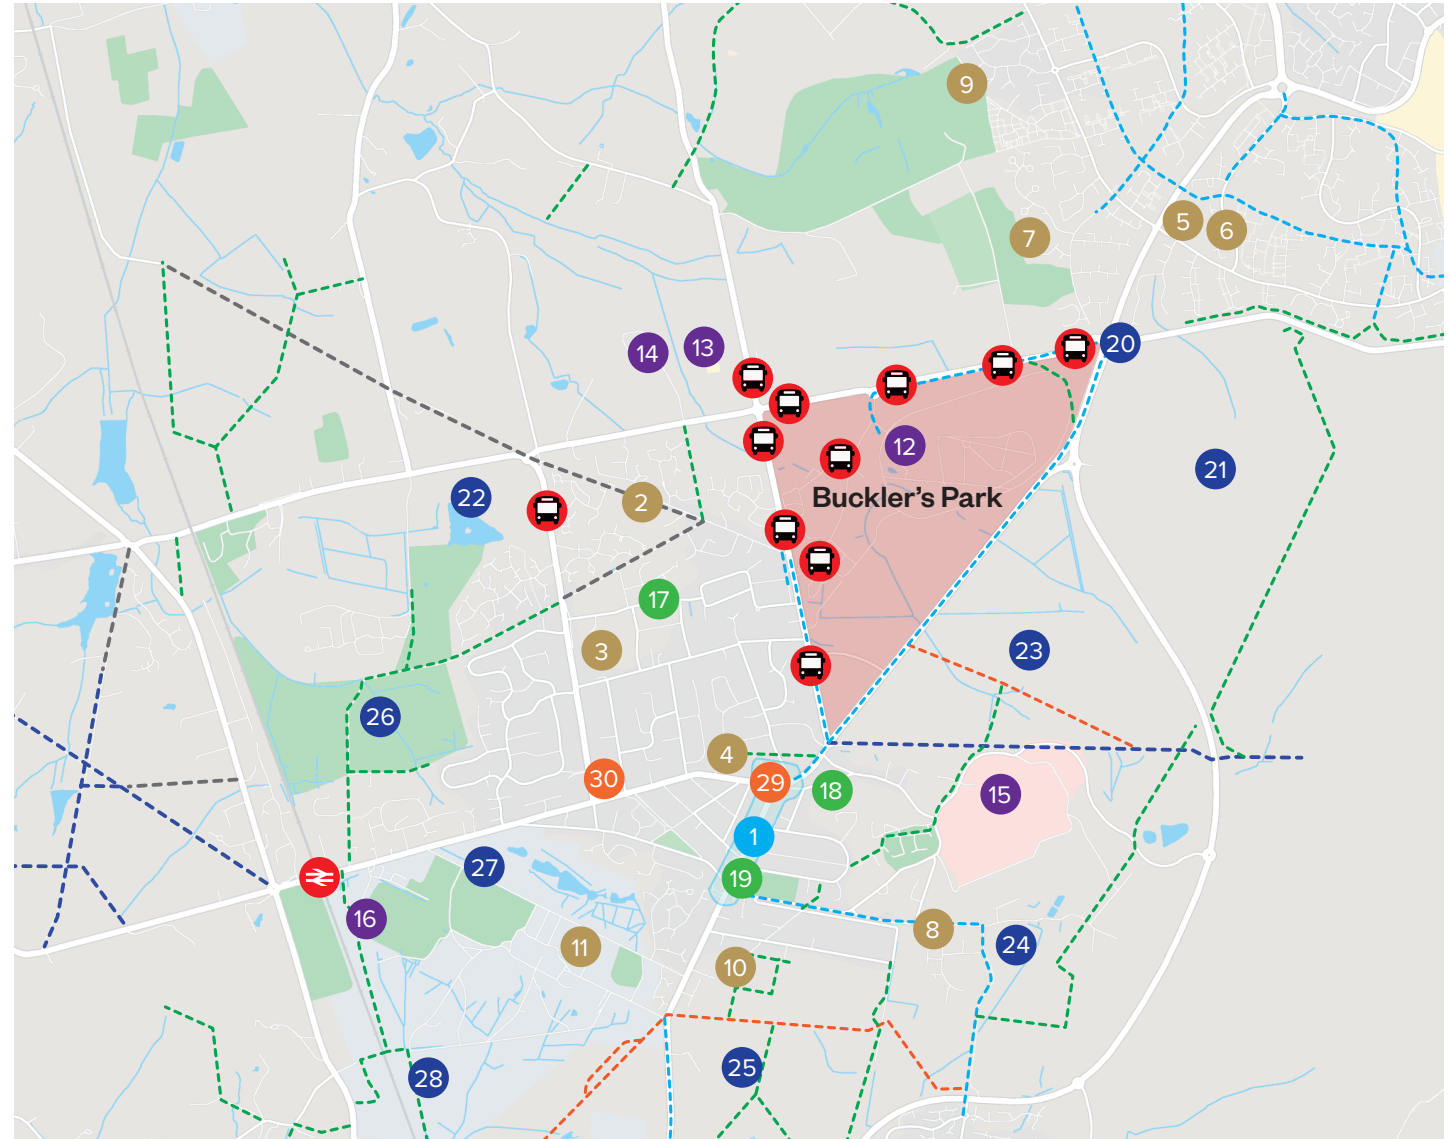

Buckler's Park Local Area Plan

Location/Facility

Time (mins)

Walk Cycle

	Crowthorne Railway Station	42	13
	Crowthorne High Street (inc. Lidl)	23	7
	Hatch Ride Primary School	14	5
	Oaklands Infant and Junior School	18	6
	Crowthorne CoFE Primary School	21	7
	St Margaret Clitherow Catholic Primary School	26	8
	Teepee Day Nursery	26	8
	Wooden Hill Primary School	27	8
	Wildmoor Heath School	29	9
	Easthampstead Park Community School	32	10
	Edgbarrow School	32	10
	Wellington College	44	14
	TRL	5	1
	Pinewood Centre	14	4
	Johnson & Johnson Pinewood Campus	17	5
	Broadmoor Hospital	25	8
	Wellington Business Park	42	13
	Greenwood Road Local Shops	15	5
	BP / M&S Simply Food	18	6
	Berkshire Bikes	24	8
	The Golden Retriever Pub	17	5
	Swinley Forest	23	7
	Heath Lake Nature Reserve	26	8
	Crowthorne Wood	29	9
	Crowthorne Rugby Football Club	35	11
	Wildmoor Heath Nature Reserve	36	11
	East Berkshire Golf Club	36	11
	Wellington Health and Fitness Club	40	13
	Wellington College Golf Club	44	14
	Crowthorne Dental Centre	20	6
	New Wokingham Road Surgery	27	9

Public Footpath

Restricted Byway

Bus Stop

Bridleway

Byway Open to All Traffic

Cycleway