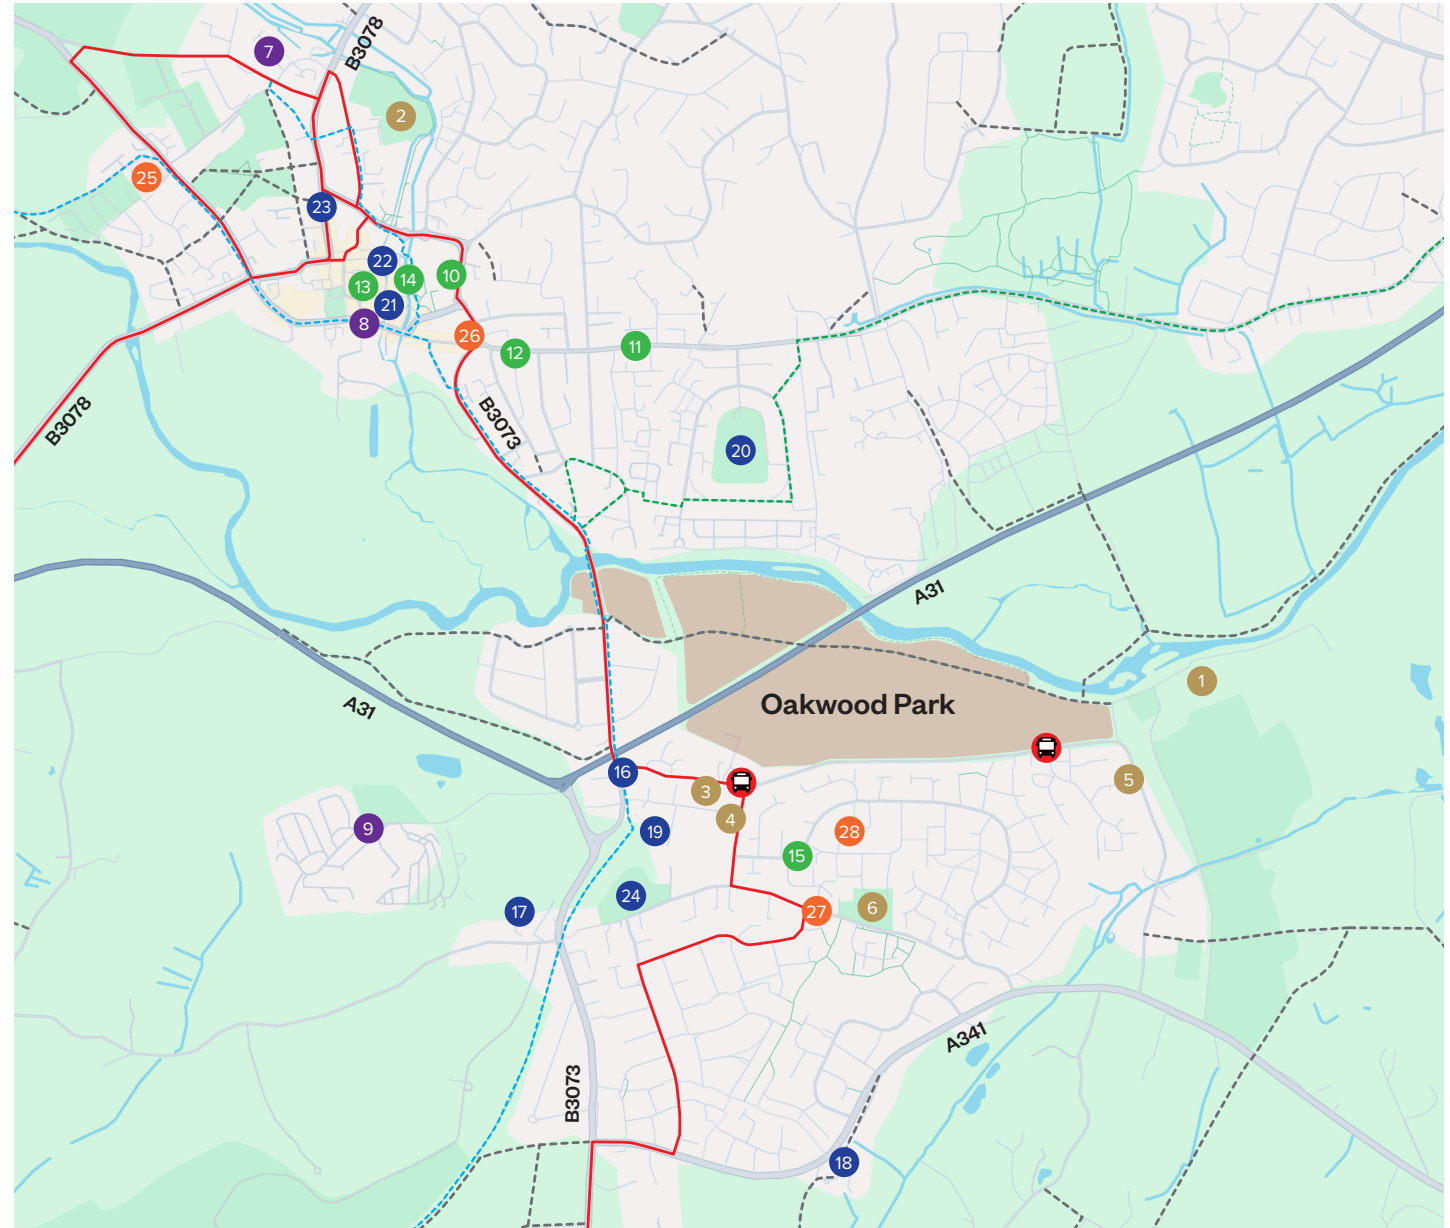

Oakwood Park Local Area Plan

Location/Facility

- 1 Canford Secondary School and Sixth Form
- 2 Allenbourn Middle School
- 3 Merley Community Pre- School
- 4 Merley First School
- 5 The Lantern Pre-School
- 6 Down in the Woods Pre-School
- 7 Stone Lane Industrial Estate
- 8 Wimborne High Street
- 9 Merley House Holiday Park
- 10 Waitrose & Partners
- 11 M&S Simply Food
- 12 SPAR
- 13 Wimborne Square Shopping Centre
- 14 Co-op
- 15 Nisa Local
- 16 The Willet Arms
- 17 Cobham Spots & Social Club
- 18 Beecroft Nurseries
- 19 Merley Community Centre
- 20 Wimborne Rugby and Football Club
- 21 Museum of East Dorset
- 22 WimborneLibrary
- 23 The Tivoli Theatre
- 24 Fenner's Field Recreation Ground
- 25 The Quarter Jack Surgery
- 26 Victoria Hospital
- 27 Rowlands Pharmacy
- 28 Magna House Medical Centre

Public Rights of Way

National Cycle Route 25

Bus Stop

morebus Service 4

National Cycle Route 256