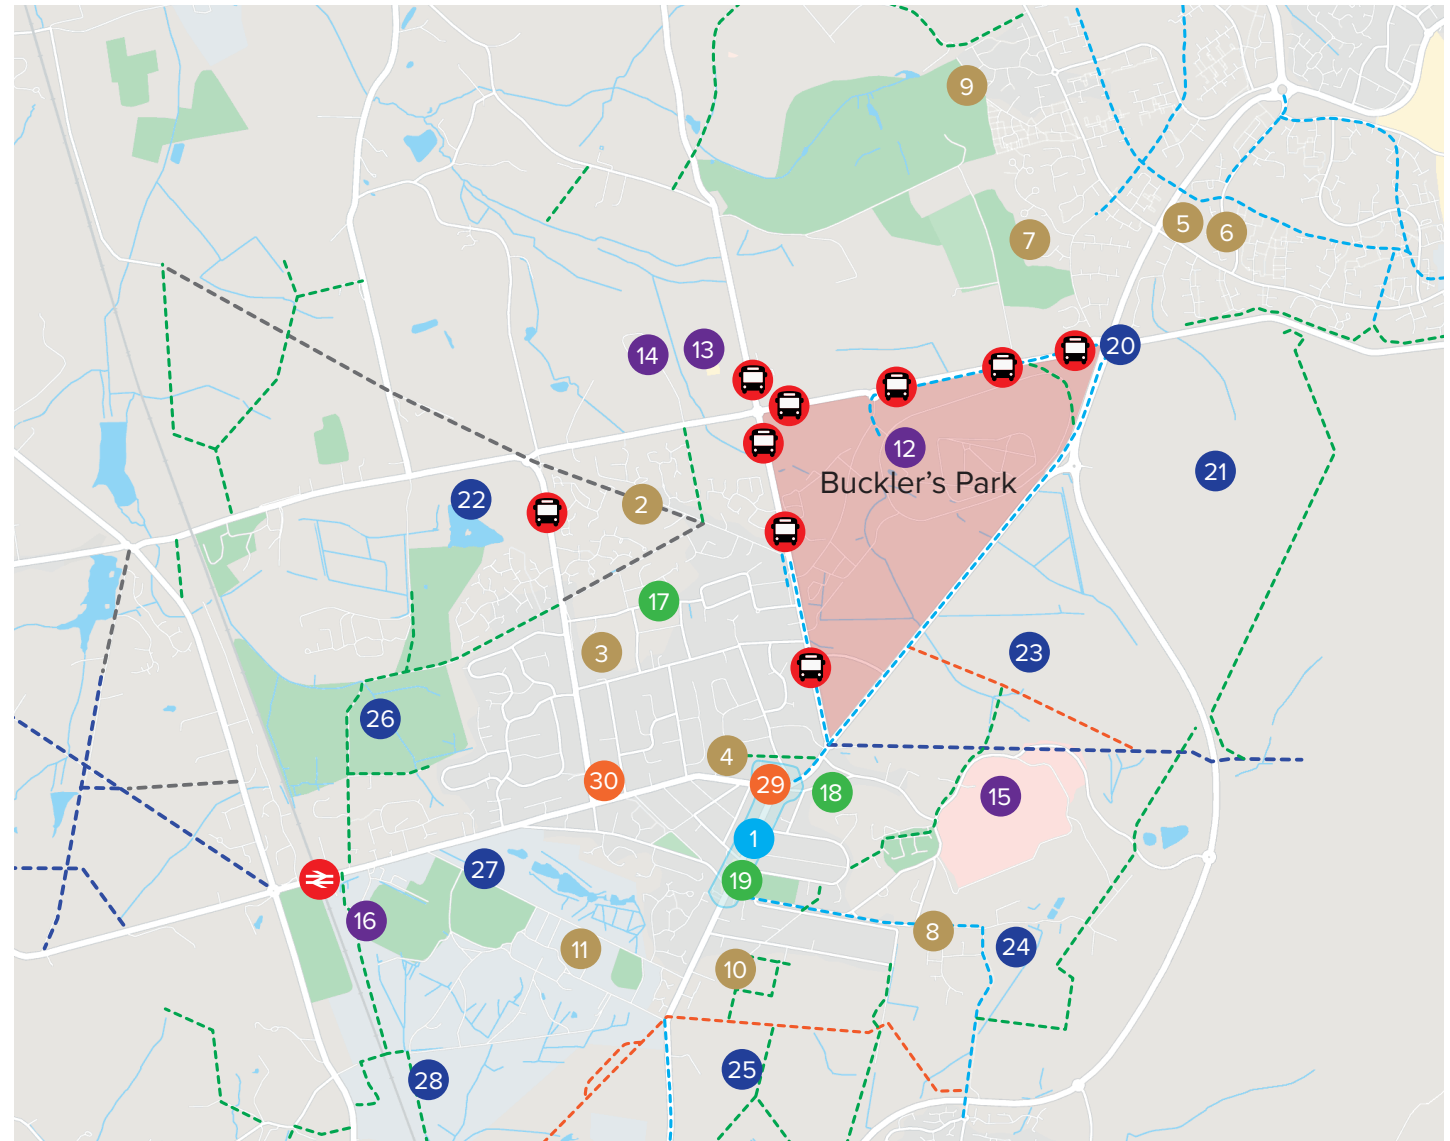

Buckler's Park Local Area Plan

Location/Facility

Time (mins)

Walk Cycle

	Crowthorne Railway Station	42	13
	Crowthorne High Street (inc. Lidl)	23	7
	Hatch Ride Primary School	14	5
	Oaklands Infant and Junior School	18	6
	Crowthorne CofE Primary School	21	7
	St Margaret Clitherow Catholic Primary School	26	8
	Teepee Day Nursery	26	8
	Wooden Hill Primary School	27	8
	Wildmoor Heath School	29	9
	Easthampstead Park Community School	32	10
	Edgbarrow School	32	10
	Wellington College	44	14
	TRL	5	1
	Pinewood Centre	14	4
	Johnson & Johnson Pinewood Campus	17	5
	Broadmoor Hospital	25	8
	Wellington Business Park	42	13
	Greenwood Road Local Shops	15	5
	BP / M&S Simply Food	18	6
	Berkshire Bikes	24	8
	The Golden Retriever Pub	17	5
	Swinley Forest	23	7
	Heath Lake Nature Reserve	26	8
	Crowthorne Wood	29	9
	Crowthorne Rugby Football Club	35	11
	Wildmoor Heath Nature Reserve	36	11
	East Berkshire Golf Club	36	11
	Wellington Health and Fitness Club	40	13
	Wellington College Golf Club	44	14
	Crowthorne Dental Centre	20	6
	New Wokingham Road Surgery	27	9

Public Footpath

Restricted Byway

Bus Stop

Bridleway

Byway Open to All Traffic

Cycleway