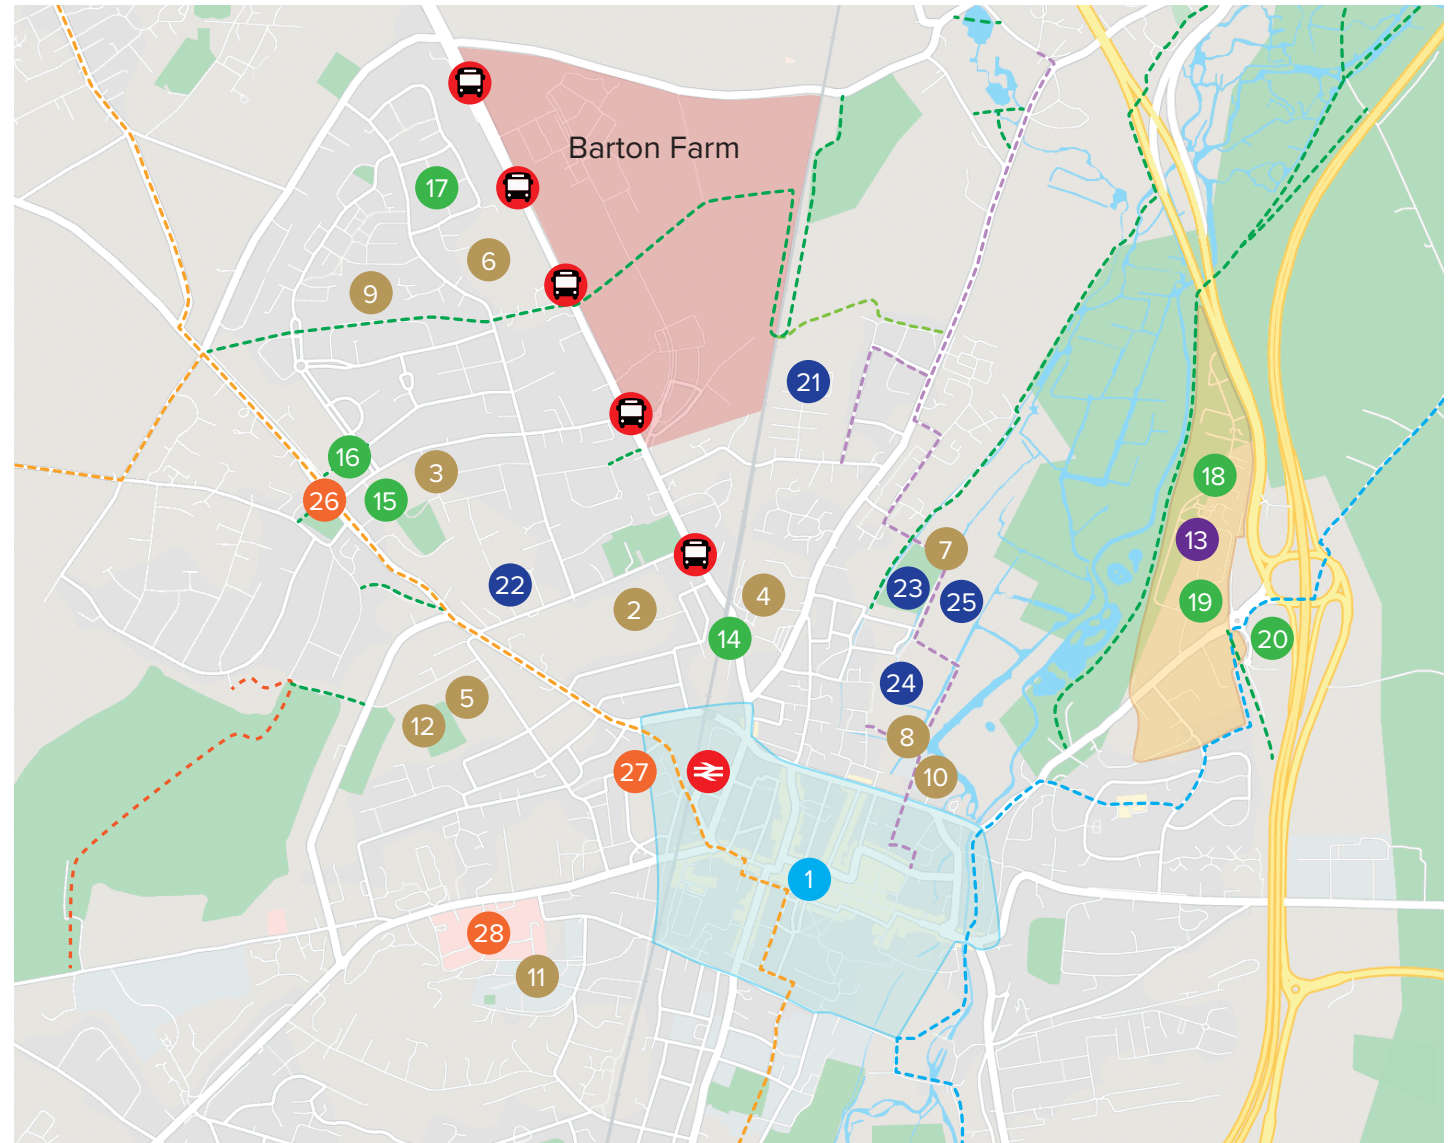

Barton Farm Local Area Plan

Location/Facility

Time (mins)

Location/Facility	Time (mins)	
	Walk	Cycle
Winchester Railway Station	23	7
Winchester City Centre	21	7
Peter Symonds College	14	5
Weeke Primary School	18	6
Osborne School	19	6
The Westgate School	25	8
Henry Beaufort School	26	8
Riverside Nursery	27	9
Saint Bede Church of England Primary School	27	9
Harestock Primary School	29	9
Winchester School of Art	30	9
University of Winchester	35	11
Western Church of England Primary School	35	11
Winnall Industrial Estate	44	14
Tesco Esso Express	19	6
Stoney Lane Shops inc. Boots, Co-Op, Post Office	20	6
Waitrose and Aldi Supermarkets	21	7
Priors Dean Road Shops inc. Tesco Express	23	7
Winchester Trade Park	43	14
Easton Lane Retail (Currys PC World, Halfords, Pets at Home, Homebase)	43	14
Tesco Extra Supermarket	46	15
Park Road Allotments	17	5
Winchester Raquets and Fitness	21	7
Winchester Football Club	26	8
River Park Leisure Centre	26	8
Winchester Rugby Football Club	29	9
Friarsgate Medical Centre	21	7
The Arbour Dental Practice	25	8
Royal Hampshire County Hospital	35	11

- Public Footpath
- Winchester / Sparsholt Cycle Route
- Bus Stop
- Bridleway
- Worthy Cycle Route
- National Cycle Route 23
- Kings Barton Pedestrian / Cycle Link